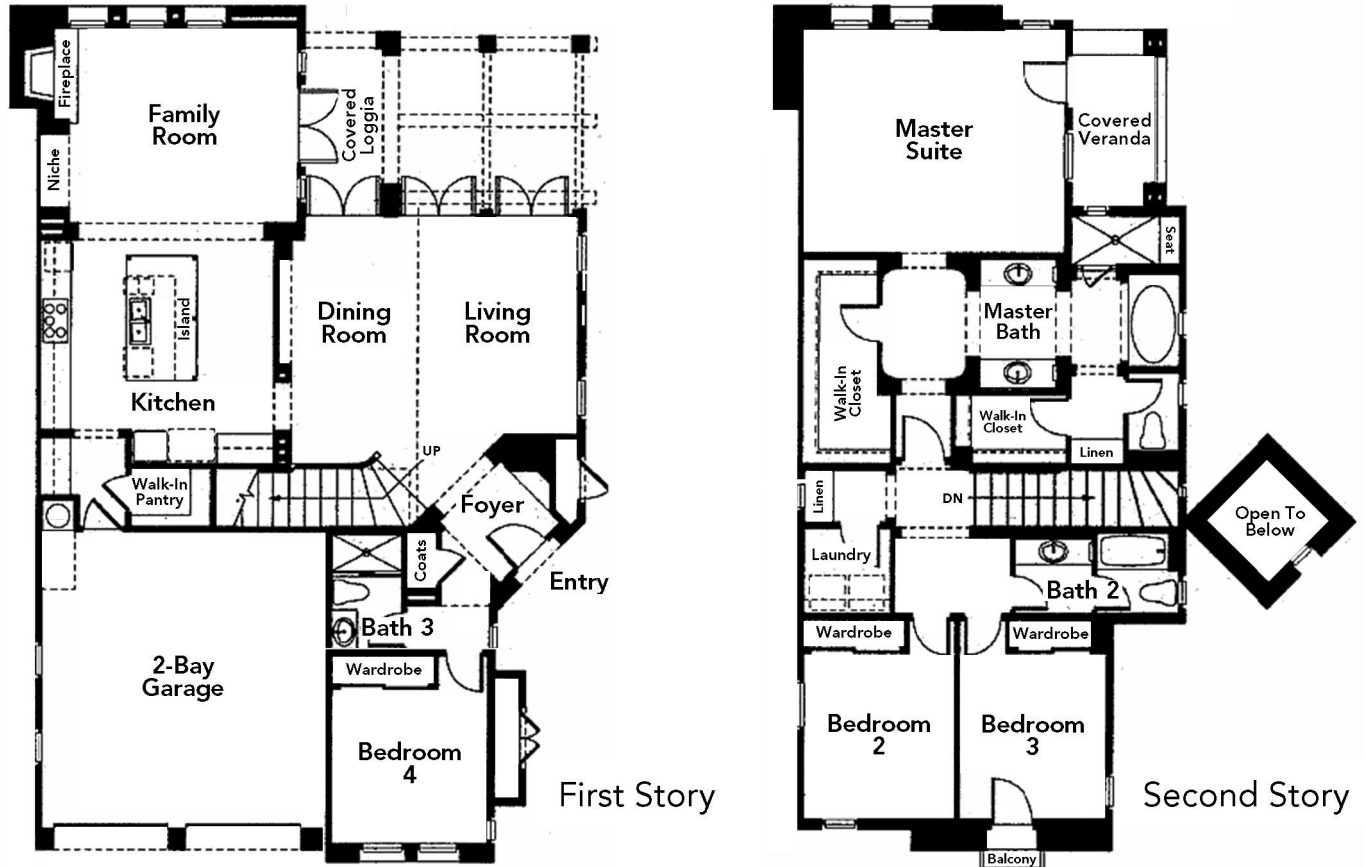

40 Tuscany

Covenant Hills - Ladera Ranch

Castellina Residence Five- Villa Spada
 4 Bedrooms, 3 Baths, Approx. 2,591 square feet

The Blatman Group | Susan & Robert Blatman | 949.246.7480
www.BlatmanGroup.com